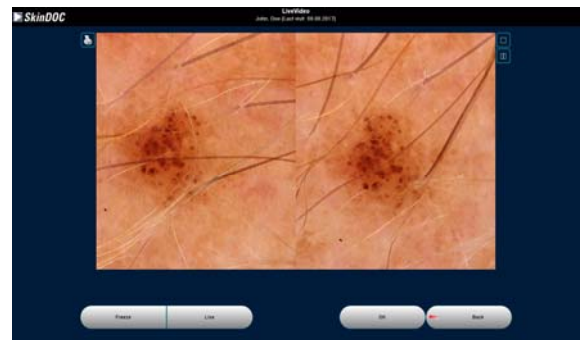

PORTABLE, SMART, PROFESSIONAL FIXED FOCUS ENTRY LEVEL DERMOSCOPY

The distinguishing feature of **SkinDOC** is its dedicated FullHD true digital video camera, specially developed for use in dermatoscopy field with fixed focus and fixed magnification for optimal performance in Follow-Up mode. Additionally equipped with sophisticated system electronics in a portable box it provides online control of the camera as well as optional Digital Still Camera in unique Live Image mode. Thanks to the worldwide-patented technique of light polarization dermatoscopic examinations can be done without the use of immersion fluids.

The SkinDOC is perfect Entry Level Video Dermoscopy tool for professional use.

Your System for **BEST PRACTICE** and **BEST PATIENT CARE!**

COMPACT AND PROFESSIONAL

- Portable and handy
- Polarized ELM Illumination
- Build in Camera LED's
- Fixed Focus
- Fixed Magnification
- Fixed Color-Calibration for True Follow-Up
- True pure digital Real Time Video
- Fast and easy image acquisition
- Optional clinical overview images
- Integrated remote mouse control
- Easy Self Installation
- Low power consumption
- To be connected to any PC or notebook via USB connection

THE SKIN DOC ADVANTAGES AT A GLANCE:

- ✔ No immersion oil or contact fluids for digital dermatoscopy required, thanks to the patented cross polarization illumination
- ✔ Integrated mouse in camera for easy software control and handling
- ✔ User friendly system, allows equipment to be operated remotely from the camera during the examination
- ✔ Automatic recognition of ELM or macro imaging mode ensures fast and easy examination
- ✔ Logical linking of macro, close up and ELM image (macro and close-up optional)
- ✔ Full integration of Digital Still Camera including Live Image Video
- ✔ Reliable software, proved by more than 2000 MoleMax user all over the world!